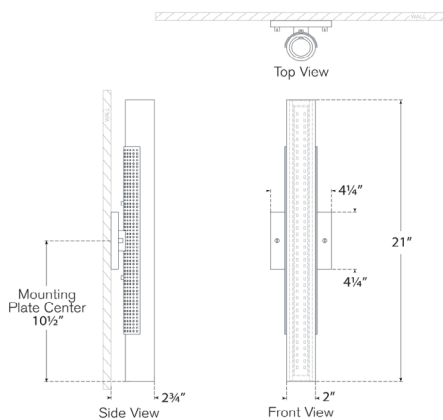

Precision 21" Bath Light

KW2223AB-WG

Materials Shown

**Antique-Burnished Brass with
White Glass**

Available in

**Antique-Burnished Brass
Bronze
Polished Nickel**

Dimensions

O/A Height: 21"
Width: 4.25"
Extension: 2.75"
Backplate: 4.25" Square

Socket

Dedicated LED

Wattage

18w (1600lm)

Weight

4lbs

Precision 21" Bath Light

KW2223PN-WG

Width: 4.25"

Extension: 2.75"

Backplate: 4.25" Square

Socket

Dedicated LED

Wattage

18w (1600lm)

Weight

Dimensions

O/A Height: 21"

Width: 4.25"

Extension: 2.75"

Backplate: 4.25" Square

Socket

Dedicated LED

Wattage