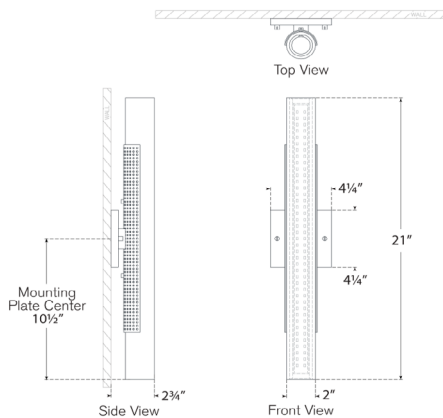

Precision 21" Bath Light

KW2223AB-WG

Materials Shown

**Antique-Burnished Brass with
White Glass**

Available in

**Antique-Burnished Brass
Bronze
Polished Nickel**

Dimensions

O/A Height: 21"
Width: 4.25"
Extension: 2.75"
Backplate: 4.25" Square

Materials Shown

Polished Nickel with White Glass

Available in

Antique-Burnished Brass

Bronze

Polished Nickel

Dimensions

O/A Height: 21"

Width: 4.25"

Extension: 2.75"

Backplate: 4.25" Square

Socket

Dedicated LED

Wattage

18w (1600lm)

Weight

Dimensions

O/A Height: 21"

Width: 4.25"

Extension: 2.75"

Backplate: 4.25" Square

Socket

Dedicated LED

Wattage