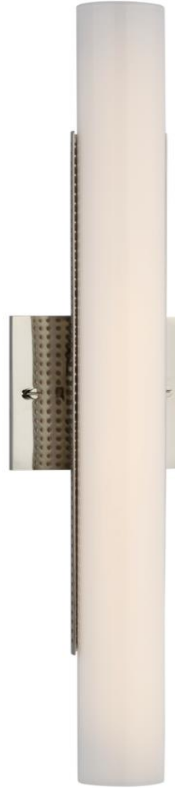

Precision 21" Bath Light

KW2223AB-WG

Materials Shown

**Antique-Burnished Brass with
White Glass**

Available in

**Antique-Burnished Brass
Bronze
Polished Nickel**

Dimensions

O/A Height: 21"
Width: 4.25"
Extension: 2.75"
Backplate: 4.25" Square

Socket

Dedicated LED

Wattage

18w (1600lm)

Weight

4lbs

Precision 21" Bath Light

KW2223PN-WG

Materials Shown

Polished Nickel with White Glass

Available in

Antique-Burnished Brass

Bronze

Polished Nickel

Dimensions

O/A Height: 21"

4lbs

Precision 21" Bath Light

KW2223BZ-WG

Materials Shown

Bronze with White Glass

Available in

**Antique-Burnished Brass
Bronze**

Polished Nickel