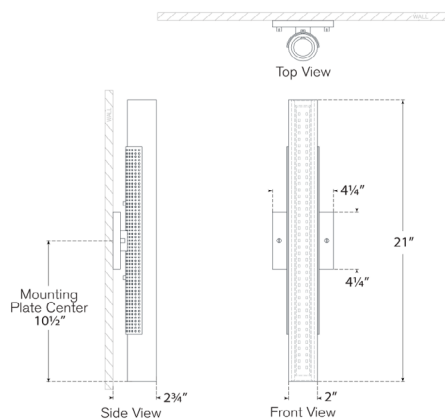

Precision 21" Bath Light

KW2223BZ-WG

Materials Shown

Bronze with White Glass

Available in

**Antique-Burnished Brass
Bronze**

Polished Nickel

Dimensions

O/A Height: 21"

Width: 4.25"

Extension: 2.75"

Backplate: 4.25" Square

Socket

Dedicated LED

Wattage

18w (1600lm)

Weight

4lbs